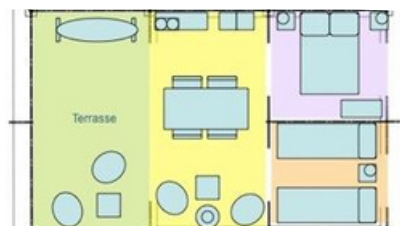

The minor details to consider

- On-site parking availability
- Arrival time: 16:00.
- Departure time: 10:00 a.m.
- Caution: €300
- Cleaning package €80

Discover the complete description of this accommodation on our website in the rentals section.